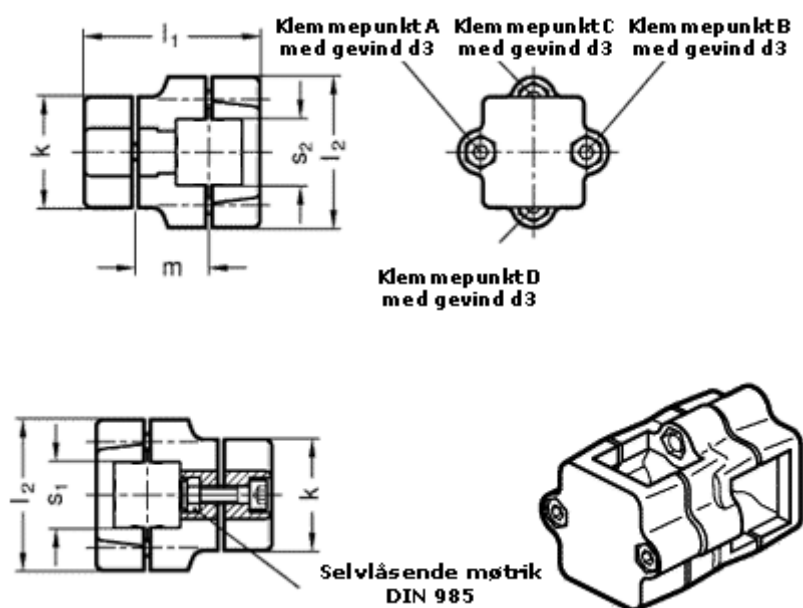

Article number: 20134V40V40602SW
Description: E+G Two-way Connector
GN134-V40-V40-60-2-SW

Measures

Adjustable clamp lever = GN 911-M 8-55 have to be ordred separately

d3	= M 8
k	= 60
l1	= 109.0
l2	= 79
m	= 50.0
s1	= 40
s2	= 40